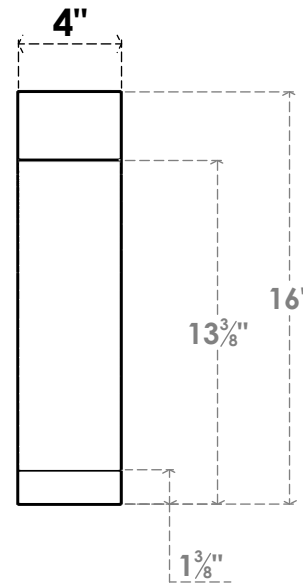

ITEM NUMBER: BRCPC040X08000X16000IMP

4"W X 8"D X 16"H IMPERIAL ARCHITECTURAL GRADE PVC CLOSED KNEE BRACE

SIDE PROFILE

FRONT PROFILE

ISOMETRIC

EKENA MILLWORK
2300 WEST MAIN ST.
CLARKSVILLE, TX 75426
TOLL FREE: 866-607-0453
WWW.EKENAMILLWORK.COM

NOTES

1. INSTALLATION TO BE COMPLETED IN ACCORDANCE WITH MANUFACTURER'S SPECIFICATIONS.
2. DRAWING MAY NOT BE TO SCALE
3. THIS DRAWING IS INTENDED FOR DESIGN AND PLANNING PURPOSES ONLY.
4. ALL INFORMATION CONTAINED HEREIN WAS CURRENT AT THE TIME OF DEVELOPMENT BUT MUST BE REVIEWED AND APPROVED BY THE PRODUCT MANUFACTURER TO BE CONSIDERED ACCURATE.
5. ARCHITECTURAL GRADE PVC PRODUCTS ARE MADE FROM EXPANDED CELLULAR PVC AND COME NATURALLY WHITE BUT MAY BE PAINTED