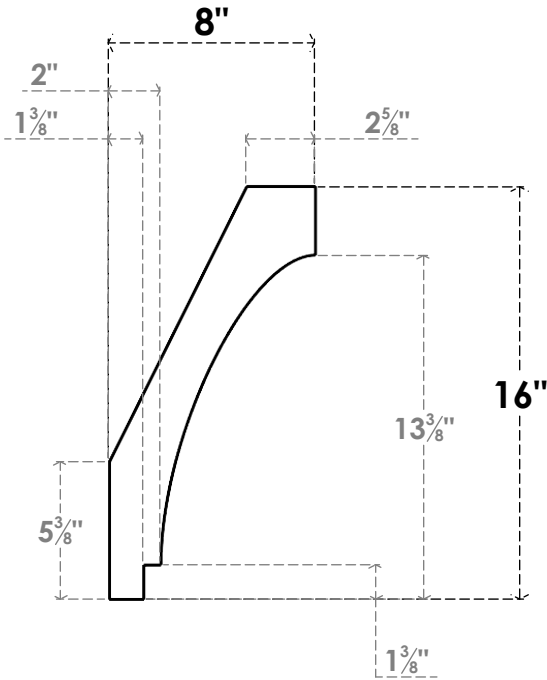

ITEM NUMBER: BRCPC040X08000X16000IMP

4"W X 8"D X 16"H IMPERIAL ARCHITECTURAL GRADE PVC CLOSED KNEE BRACE

SIDE PROFILE

FRONT PROFILE

ISOMETRIC

EKENA MILLWORK
2300 WEST MAIN ST.
CLARKSVILLE, TX 75426
TOLL FREE: 866-607-0453
WWW.EKENAMILLWORK.COM

NOTES

1. INSTALLATION TO BE COMPLETED IN ACCORDANCE WITH MANUFACTURER'S SPECIFICATIONS.
2. DRAWING MAY NOT BE TO SCALE
3. THIS DRAWING IS INTENDED FOR DESIGN AND PLANNING PURPOSES ONLY.
4. ALL INFORMATION CONTAINED HEREIN WAS CURRENT AT THE TIME OF DEVELOPMENT BUT MUST BE REVIEWED AND APPROVED BY THE PRODUCT MANUFACTURER TO BE CONSIDERED ACCURATE.
5. ARCHITECTURAL GRADE PVC PRODUCTS ARE MADE FROM EXPANDED CELLULAR PVC AND COME NATURALLY WHITE BUT MAY BE PAINTED